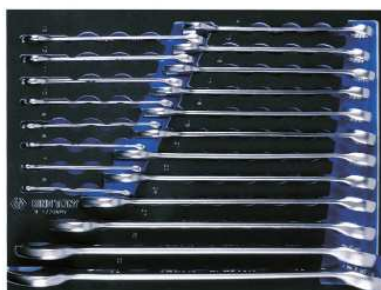

### Modul 1 (Tray #9)

9-1220MRV - Sada klíčů očkoplochých 1060 (6-32mm), 20 ks, EVA pěna

9-1220MRV

Tray category #9 (375 x 280mm)

Contents		kg 3.49	1 / 4
	1060	6, 7, 8, 9, 10, 11, 12, 13, 14, 15, 16, 17, 18, 19, 21, 22, 24, 27, 30, 32	