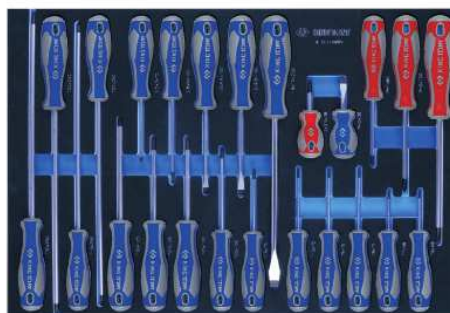

Modul 3 (Tray #6)

9-31124MRV - Sada šroubováků 1423 + 1422 + 1421, 24 ks, EVA pěna

9-31124MRV

Tray category #6 (560 x 375mm)

Contents		kg 2.41	1 / 5
	1421	PH2x38, PH1x80, PH2x100, PH3x150	
	1422	3x75, 4x100, 5.5x100, 6.5x100, 10x200, 6.5x38	
	1423	T6x48, T7x48, T8x75, T9x75, T10x75, T15x75, T15x250, T20x100, T20x250, T25x100, T25x250, T27x100, T30x125, T30x250