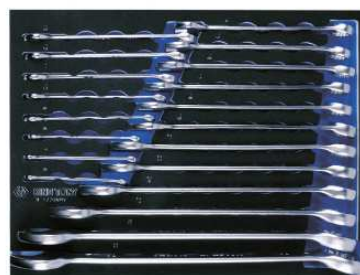

### Modul 3 (Tray #9)

9-1220MRV - Sada klíčů očkoplochých 1060 (6-32mm), 20 ks, EVA

9-1220MRV

Tray category #9 (375 x 280mm)

Contents		kg 3.49	1 / 4
	1060	6, 7, 8, 9, 10, 11, 12, 13, 14, 15, 16, 17, 18, 19, 21, 22, 24, 27, 30, 32	