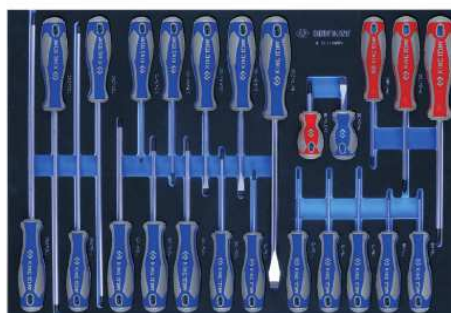

### **Modul 1 (Tray #6)**

9-9503MRV01 - 1/4"+3/8"+1/2" sada hlavic, ráčen a příslušenství, 103 ks, EVA

**9-9503MRV01**

**new**

Contents

8.1 1 / 3

		2235M	4, 4.5, 5, 5.5, 6, 7, 8, 9, 10, 11, 12, 13
		2335M	4, 4.5, 5, 5.5, 6, 7, 8, 9, 10, 11, 12, 13
		3023	T10, T15, T20, T25, T27, T30, T40, T45, T50
		3025	H3, H4, H5, H6, H8, H10, H12
		3235M	10, 12, 13, 14, 15, 16, 17, 18, 19, 21
		3335M	8, 10, 11, 12, 13, 14, 15, 16, 17, 18, 19, 20, 21, 22
		4335MR	10, 12, 13, 14, 15, 16, 17, 18, 19, 20, 21, 22, 23, 24, 27, 28, 30, 32
		7702-50	7703-50
		2792	3792  4791R
		363516	363521  36A014
		2221-02	3221-03  4251-05R
		2221-04	3221-10  4251-10R
		2813	3812  4813
		2771-55G	3771-08G
		4771-10GR	4462-18F

### Modul 2 (Tray #6)

9-31124MRV - Sada šroubováků, 24 ks, EVA

9-31124MRV

Tray category #6 (560 x 375mm)

Contents		kg 2.41	1 / 5
	1421	PH2x38, PH1x80, PH2x100, PH3x150	
	1422	3x75, 4x100, 5.5x100, 6.5x100, 10x200, 6.5x38	
	1423	T6x48, T7x48, T8x75, T9x75, T10x75, T15x75, T15x250, T20x100, T20x250, T25x100, T25x250, T27x100, T30x125, T30x250	

### Modul 3 (Tray #9)

9-1220MRV - Sada klíčů očkoplochých 1060 (6-32mm), 20 ks, EVA

9-1220MRV

Tray category #9 (375 x 280mm)

Contents		kg 3.49	1 / 4
	1060	6, 7, 8, 9, 10, 11, 12, 13, 14, 15, 16, 17, 18, 19, 21, 22, 24, 27, 30, 32	