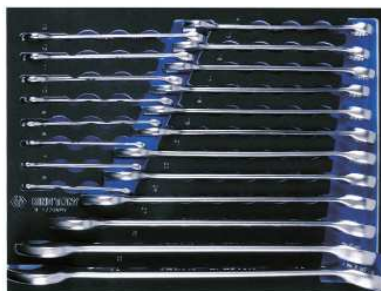

### **Modul 1 (Tray #9)**

9-1220MRV - Sada klíčů očkoplochých 1060 (6-32mm), 20 ks, EVA pěna

**9-1220MRV**

Tray category #9 (375 x 280mm)

Contents		kg 3.49	1 / 4
	1060	6, 7, 8, 9, 10, 11, 12, 13, 14, 15, 16, 17, 18, 19, 21, 22, 24, 27, 30, 32	