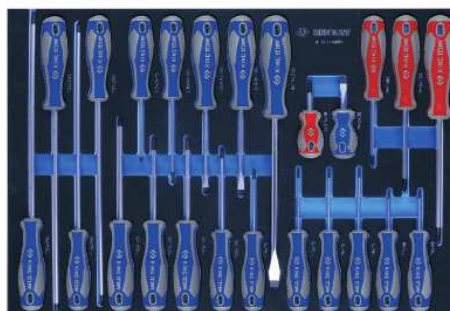

Modul 3 (Tray #6)

9-31124MRV - Sada šroubováků 1423 + 1422 + 1421, 24 ks, EVA pěna

9-31124MRV

Tray category #6 (560 x 375mm)

Contents		kg 2.41	1 / 5
	1421	PH2x38, PH1x80, PH2x100, PH3x150	
	1422	3x75, 4x100, 5.5x100, 6.5x100, 10x200, 6.5x38	
	1423	T6x48, T7x48, T8x75, T9x75, T10x75, T15x75, T15x250, T20x100, T20x250, T25x100, T25x250, T27x100, T30x125, T30x250